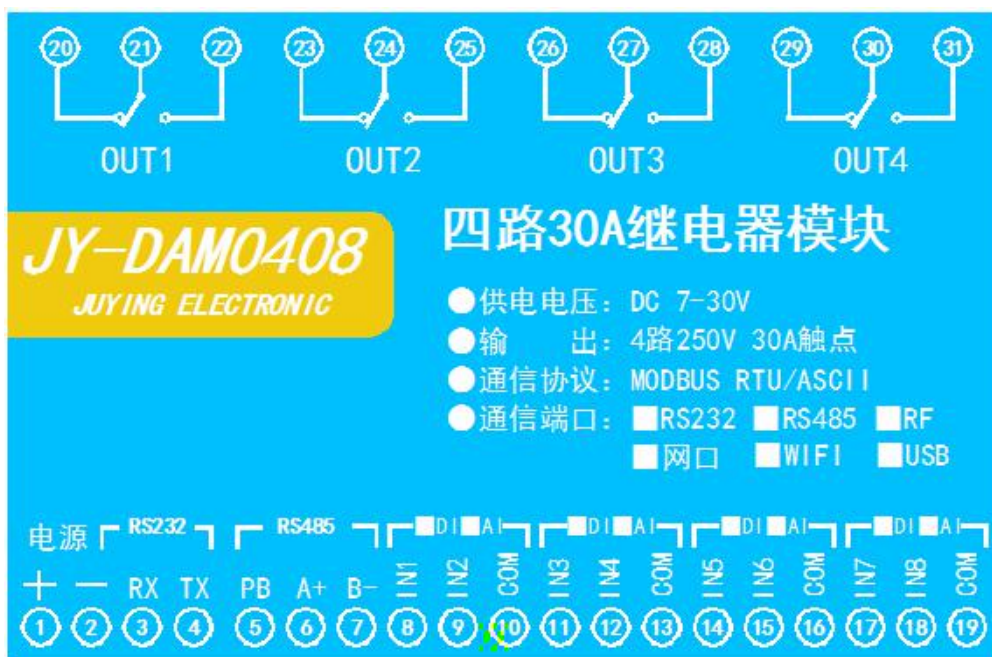

GPRS0404-PT

V1.0

-
-
-
-
-

-
-
-
-

	db	RS232	RS485	USB	GPRS		
GPRS0404-PT						4	4

	10A/30VDC 10A/250VAC
	10
	GSM
	DC 7-40V
	1 LED
	4 LED

	-40 85
	145*94*41
	330
	9600, , 8, 1
	Lab d

一、使用移动网络

FE 10 00 03 00 02 04 00 04 00 0A 00 D8
FE 10 00 03 00 02 04 00 02 00 14 21 62

FE 10 00 03 00 02 A5 C7

FE 0F 00 00 00 04 01 FF 31 D2

FE OF 00 00 00 04 01 00 71 92

		0F
00 00		
31 D2	71 92	

FE OF 00 00 00 04 40 07