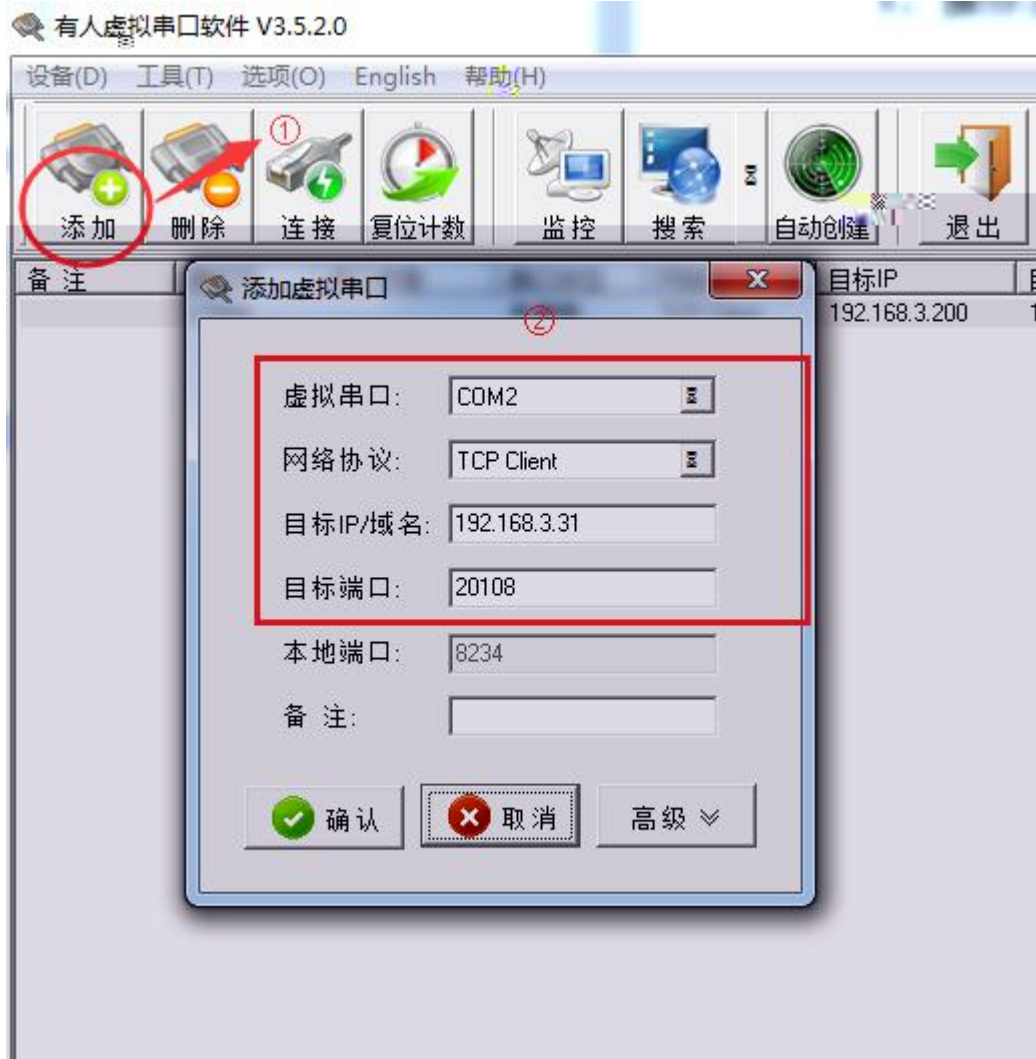

2

ID

<http://www.jiyingelectronics.com/faq/faq/ID.html>

<http://www.jiyingelectronics.com/faq/dam/dam0400/串口TCP连接.rar>

USR-VCOM

IP IP

4

1