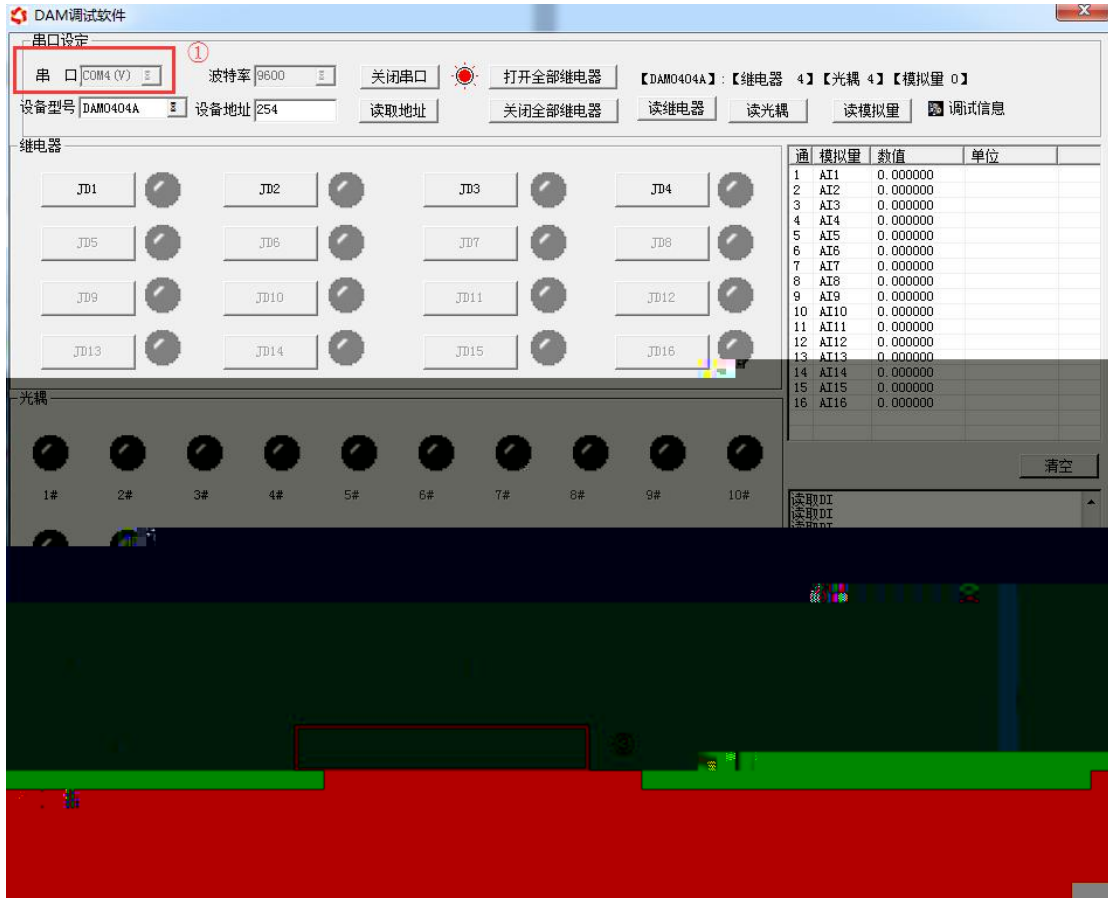

2

ID

<http://www.jiyingelectronics.com/faq/faq/ID.html>

<http://www.jiyingelectronics.com/faq/dam/dam0400/串口TCP连接.rar>

USR-VCOM

IP IP

4

1

ID

ID

2

9600.

APP

APP

A d id IOS

DAM