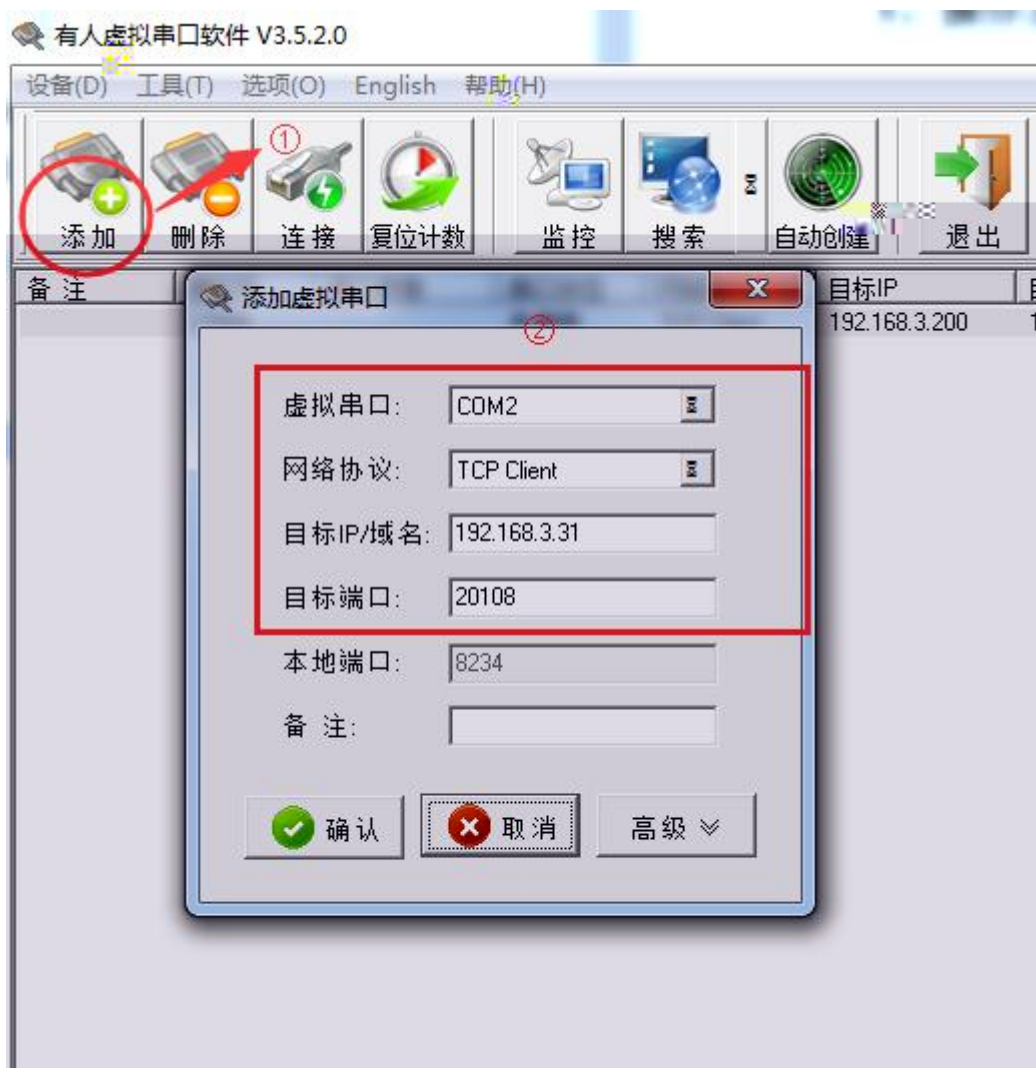

2

<https://www.juyingele.com/download/JYNetConfig.zip>

<https://www.juyingele.com/download/Virtual_serial_port.zip>