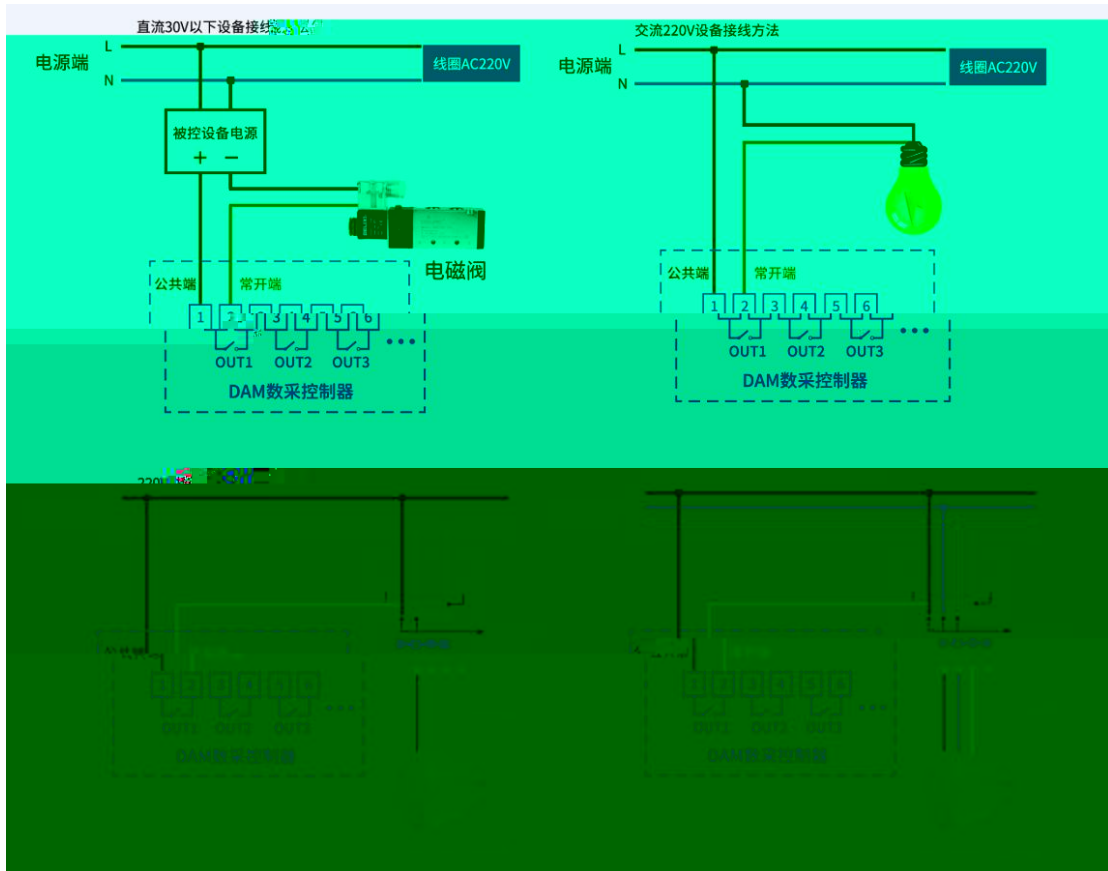

<https://www.juyingle.com/download/JYCloud_NET-WIFI.pdf>