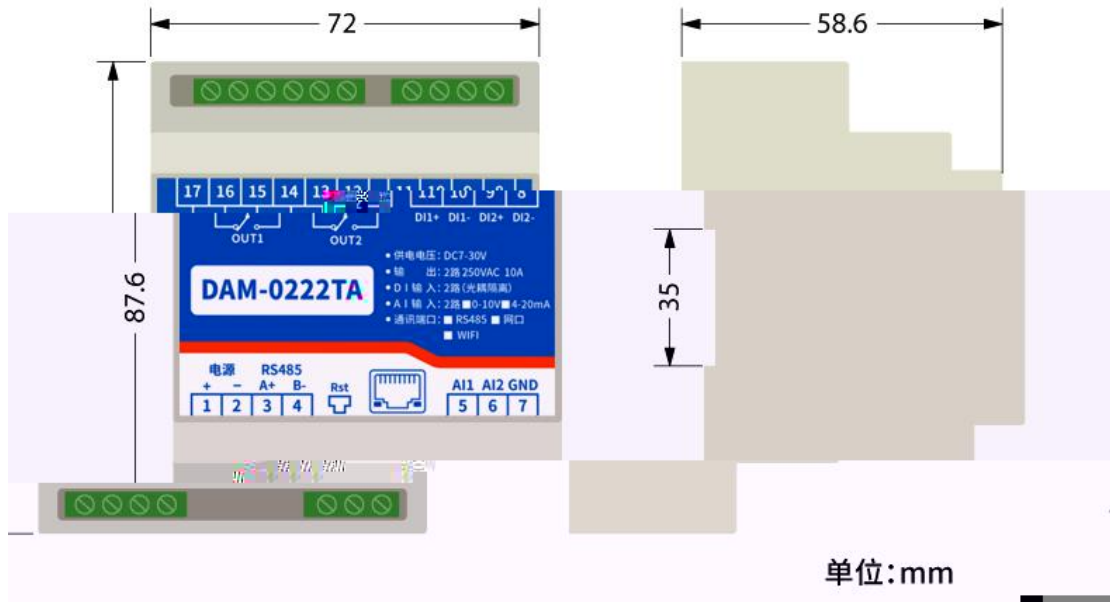

DAM0222TAWIFI

V1.0

		RJ45+WFI	
RJ45	IP	192.168.1.232	10000
		TCP Server	
AP		JY_***	
AP	IP	192.168.10.1	10000
		DC 7-30V	
		1 LED	
		1 LED	
		2 LED	
		-40 85	
		87.5*72*58.7mm	
		220g	
		9600, n, 8, 1	
		Labview	

产品尺寸

1 IP

2

1 WIFI

AP	
WiFi	WiFi WiFi

①

②

2

1

2

3

4

1

WIFI WIFI
WIFI

2

1