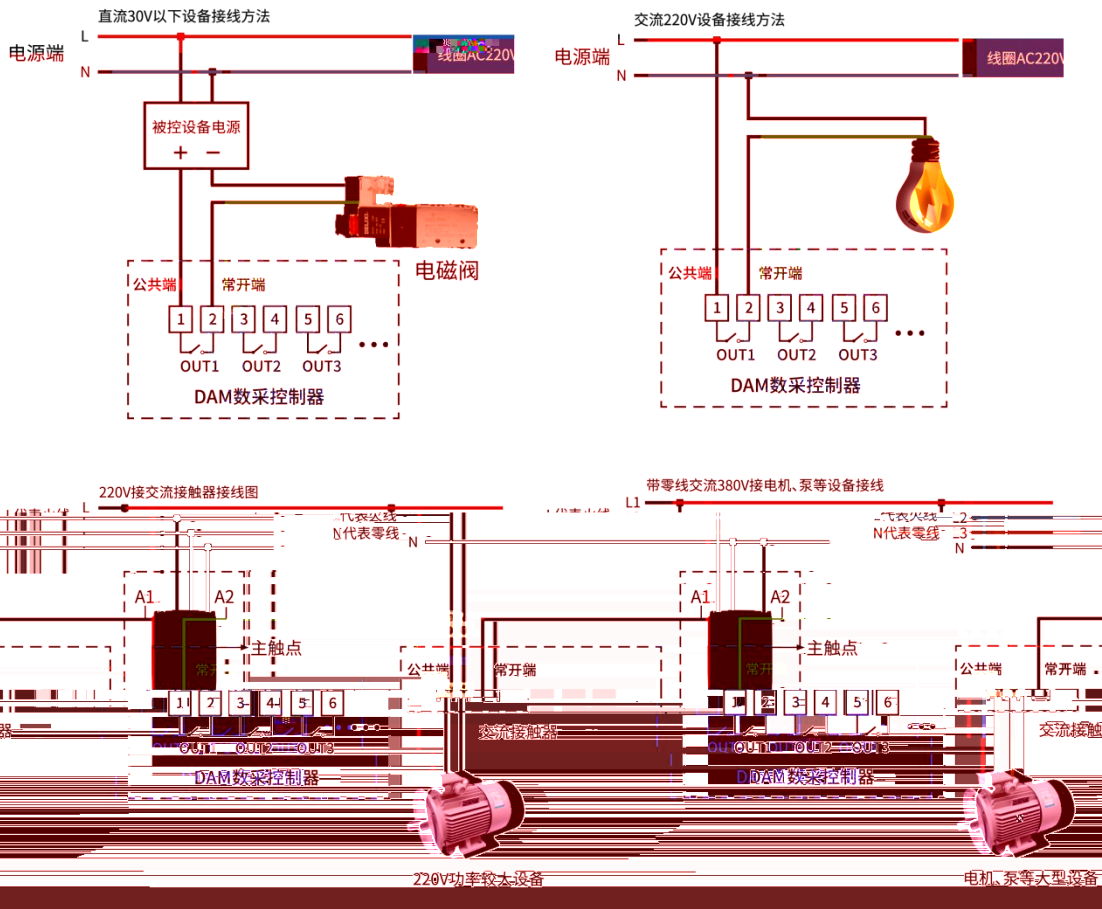

产品尺寸

1 IP

2

1 WIFI

AP	
WiFi	WiFi WiFi

①

②

2

1

2

3

4

1

WIFI WIFI
WIFI

2

1

Modb

2 Modbus

2

		()

)

		()

AD

FE 10 00 03 00 02 04 00 04 00 0A 41 6B
FE 10 00 03 00 02 04 00 02 00 14 21 62