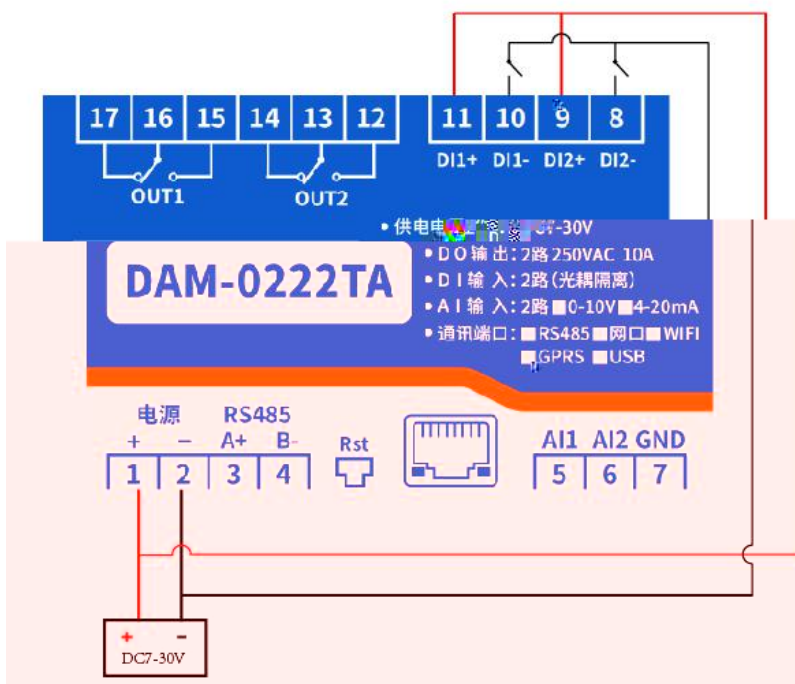

DAM0222TAWIFI

V1.0

		RJ45+WFI	
RJ45	IP	192.168.1.232	10000
		TCP Server	
AP		JY_***	
AP	IP	192.168.10.1	10000
		DC 7-30V	
		1 LED	
		1 LED	
		2 LED	
		-40 85	
		87.5*72*58.7mm	
		220g	
		9600, n, 8, 1	
		Labview	

产品尺寸

1 IP

2

1 WIFI

AP	
WiFi	WiFi WiFi

①

②

2

1

2

3

4

1

WIFI WIFI
WIFI

2

1

Modb

2 Modbus

2

		()

)

		()

AD

FE 10 00 03 00 02 04 00 04 00 0A 41 6B
FE 10 00 03 00 02 04 00 02 00 14 21 62