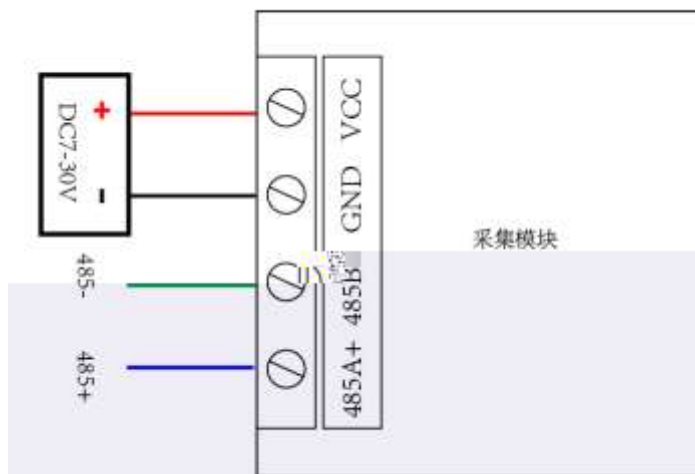

1 RS485

		485A+	485B-
	/		

2 4-20mA/0-10V

	/