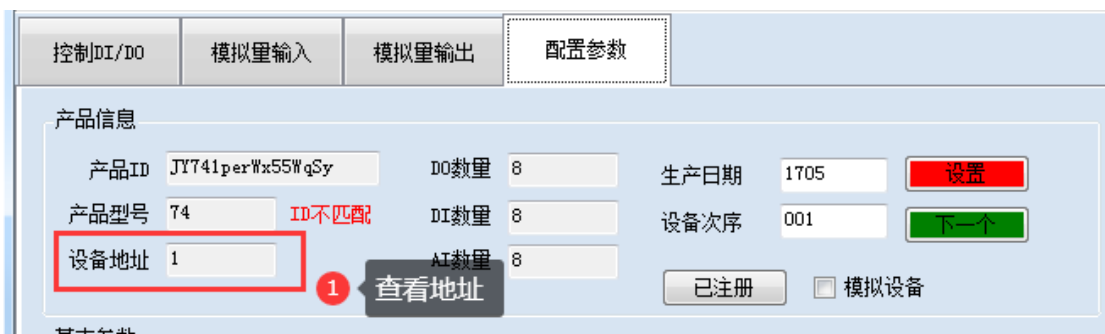

1

1.1

DAM   1   254   0

=

1.2

254   "   "