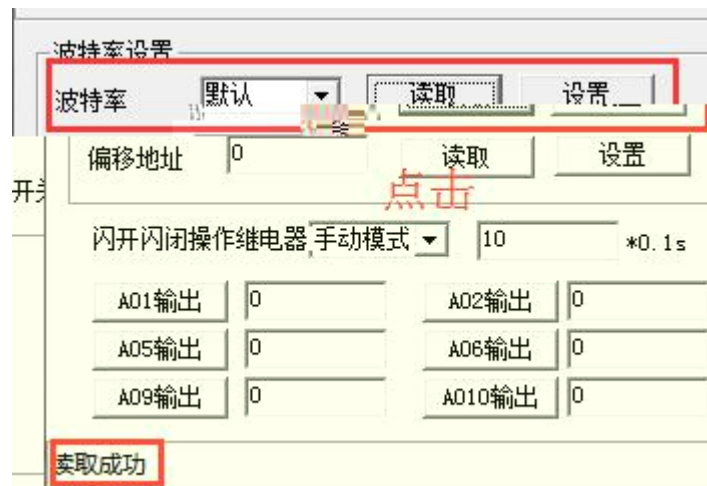

## 2 R 485

1

2

1

<https://www.juyingele.com/download/DAMSsoftware.zip>

1

2

1