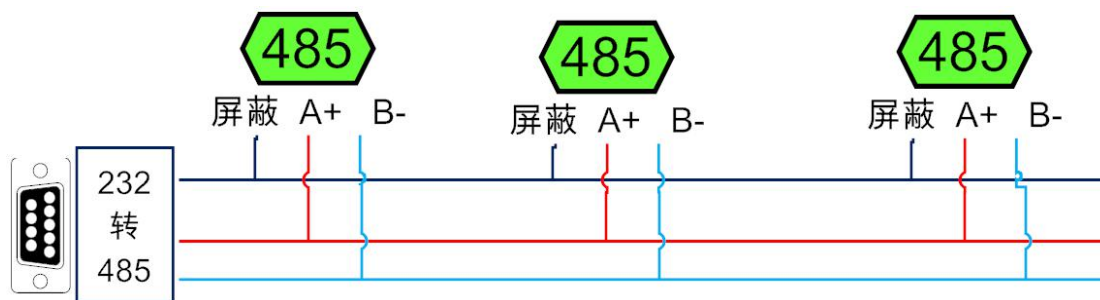

JY-DAM10102
JUYING ELECTRONIC

DAM10102数采控制器

- 供电电压：DC 7-30V
- 输出：250V 10A触点
- 通信协议：MODBUS RTU/ASCII
- 通信端口：
  - RS232 ■ RS485 ■ RF
  - 网口 ■ WIFI ■ USB

电源 RS232 RS485 DI AI

+ - RX TX A+ B- PB COM 1 2 3 4 5 6 7 8 9 10 11 12 13 14 15 16 17 18 19 20

1 R 485