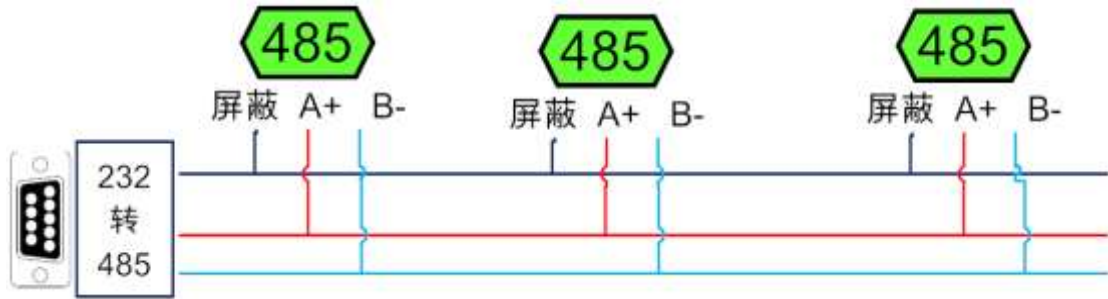

3

- 300~10000ppm()
- RS485
- Modbus RTU
- 4-20mA 0-10V
- 0-255
- 2400,4800,9600,19200,38400,115200(9600)

4

	(C ₄ H ₁₀)
	7-30VDC (12V)
	RS485 4-20mA 0-10V
	24V 75mA 1.8W
	300~10000ppm
	± 3%FS
	1ppm
	-20~50 15~95% 90~110KPa
	5
	9600, n, 8, 1
	2400, 4800, 9600, 19200, 38400, 115200
	4-20mA 0~10000ppm 0-10V 0~10000ppm
	86mm*110mm*42mm
	170g

1 RS485

		485A+	485B-
	/		

2 4-20mA/0-10V

	/		

1 RS485

RS232 232-485 ()
 RS485 A B A

1

modbus
MODBUS