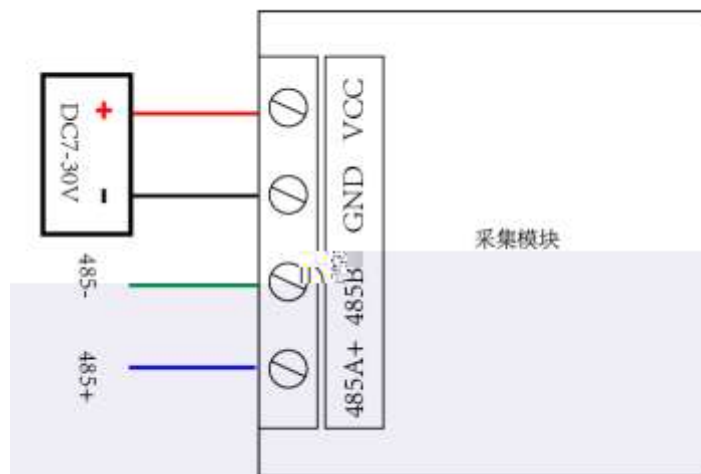

3

- 300~10000ppm()
- RS485
- Modbus RTU
- 4-20mA 0-10V
- 0-255
- 2400,4800,9600,19200,38400,115200(9600)

4

	(C ₄ H ₁₀)
	7-30VDC (12V)
	RS485 4-20mA 0-10V
	24V 75mA 1.8W
	300~10000ppm
	± 3%FS
	1ppm
	-20~50 15~95% 90~110KPa
	5
	9600, n, 8, 1
	2400, 4800, 9600, 19200, 38400, 115200
	4-20mA 0~10000ppm 0-10V 0~10000ppm
	86mm*110mm*42mm
	170g

1 RS485

		485A+	485B-
	/		

2 4-20mA/0-10V

	/		

1 RS485

RS232 232-485 ()
 RS485 A B A

1

modbus
MODBUS