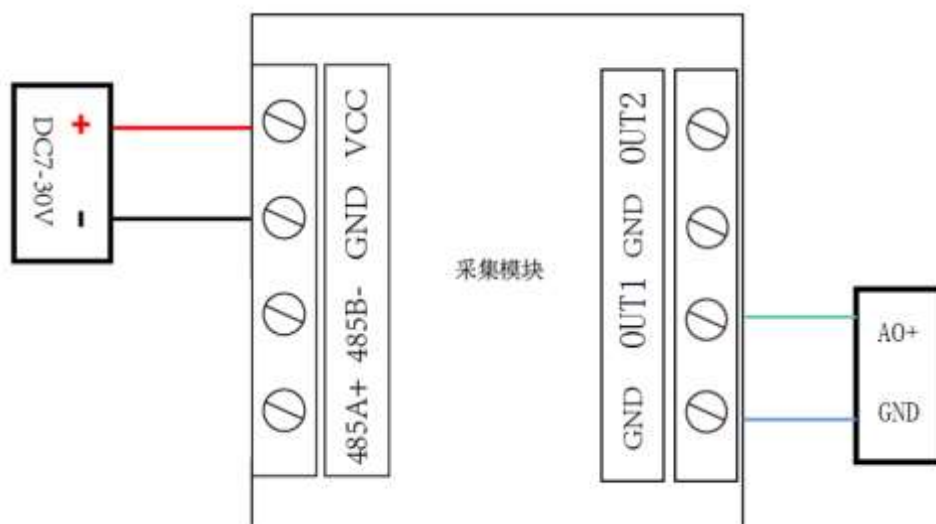

2 4-20mA/0-10V